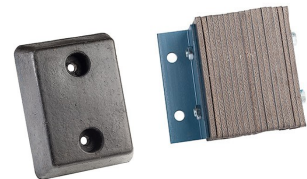

# Docks & Doors

**Service on all makes of dock equipment**

Lights

Edge of Dock

Bumpers

**Jackson - Leland - Columbus - Hattiesburg**

**1-800-222-5400**