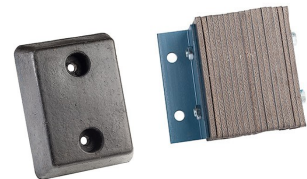

Docks & Doors

Service on all makes of dock equipment

Lights

Edge of Dock

Bumpers

Jackson - Leland - Columbus - Hattiesburg

1-800-222-5400